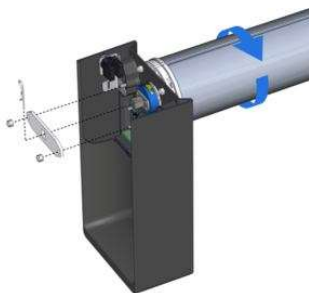

- ➔ Pool : 7,5x17 m maxi
- ➔ Disengageable tubular motor
- ➔ Limit switch
- ➔ Contact for salt electrolysis
- ➔ Mobile App cover connect

5 years
Warranty
motor + electrical box

+ products

- 4 color combinations
- Esthetic and design
- Disengageable tubular Motor
- Easy to install and uninstall
- Mobile App **Cover connect**

White/Grey
(BG)

White/White
(BB)

Grey/White
(GB)

Grey/Grey
(GB)

Disengageable
Tubular Motor

Terminal block
without tools

Mobile App
Cover connect