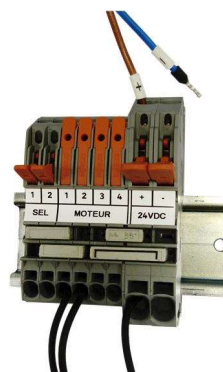

- ➔ Pool : 7,5x17 m maxi
- ➔ Disengageable tubular motor
- ➔ Limit switch
- ➔ Contact for salt electrolysis
- ➔ Mobile App cover connect

5 years
Warranty
motor + electrical box

+ products

- 4 color combinations
- Esthetic and design
- Disengageable tubular Motor
- Easy to install and uninstall
- Mobile App **Cover connect**

White/Grey
(BG)

White/White
(BB)

Grey/White
(GB)

Grey/Grey
(GB)

Disengageable
Tubular Motor

Terminal block
without tools

Mobile App
Cover connect